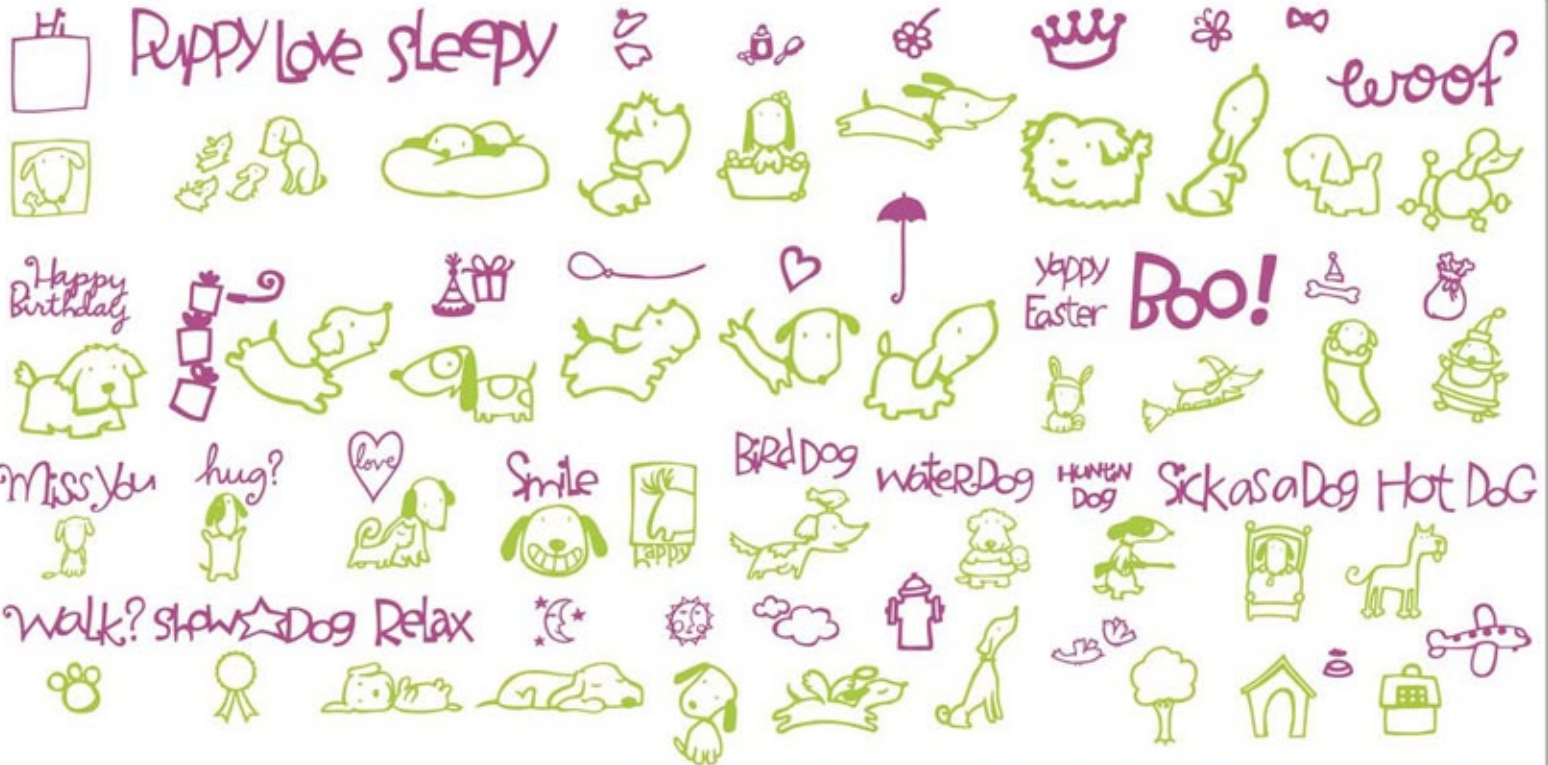

# Paper Pups

By David Walker

## Creative Features

Solid	Circle
Card	Border
Shadow	Blackout